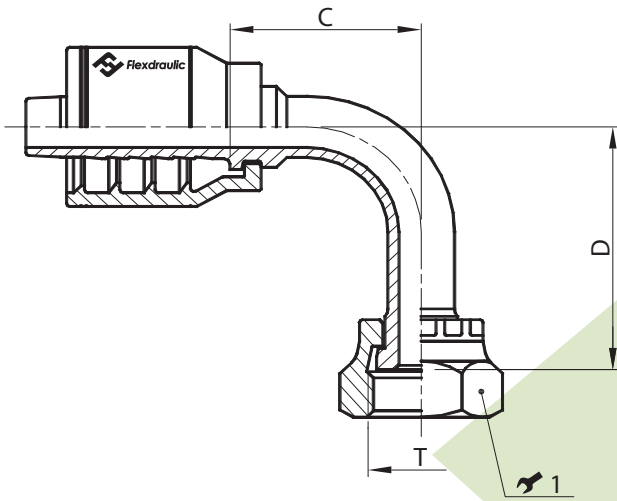

# ORFS (O-Ring Face Seal)

**ORFS Female Swivel - 90° Elbow**  
(Long Drop)

! For ORFS O-rings, see table on page 29

Part #	Hose I.D.		Face Seal (T)		Cutoff (C)	Drop (D)	Wrench	
	Inch	Size	Size	Thread	Inch	Inch	1 (Inch) ↗ 1 (mm)	
A04-A64	1/4"	-04	04	9/16" - 18	1.14"	1.81"	3/4"	19
A04-A66	1/4"	-04	06	1 1/16" - 16	1.14"	2.13"	7/8"	22
A06-A66	3/8"	-06	06	1 1/16" - 16	1.28"	2.13"	7/8"	22
A06-A68	3/8"	-06	08	1 3/16" - 16	1.30"	2.52"	1 5/16"	24
A08-A68	1/2"	-08	08	1 3/16" - 16	1.63"	2.52"	1 5/16"	24
A08-A70	1/2"	-08	10	1" - 14	2.17"	2.76"	1 3/16"	30
A10-A70	5/8"	-10	10	1" - 14	2.17"	2.76"	1 3/16"	30
A12-A72	3/4"	-12	12	1 3/16" - 12	2.34"	3.78"	1 7/16"	36
A16-A76	1"	-16	16	1 7/16" - 12	2.81"	4.49"	1 5/8"	41

One Piece Bite The Wire